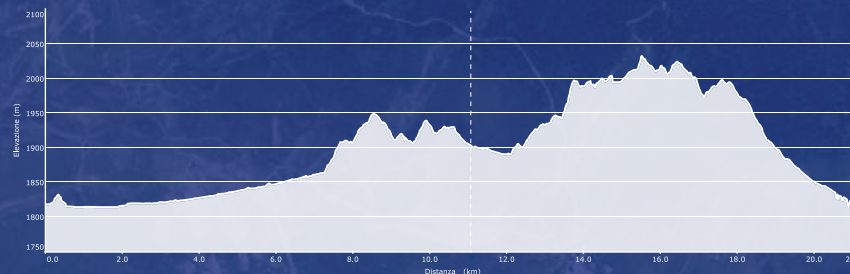

17 km

18 km

19 km

20 km

START
FINISH

LEGENDA | LEGEND

RISTORO
REFRESHMENT POINT

CAMBIO STAFFETTA
BATON CHANGE

PARTENZA E ARRIVO
START AND FINISH LINE

ALTIMETRIA | ALTIMETRY

AQUAGRANDA:
Partenza e Arrivo
Stralivigno e Steffetta
Start and Finish line
Stralivigno and Relay Race

PLAZA PLACHEDA:
Ufficio Gare | Pasta Party | Premiazioni
Complex Recovery
Race Office | Pasta Party | Flower Ceremony

LIVIGNO